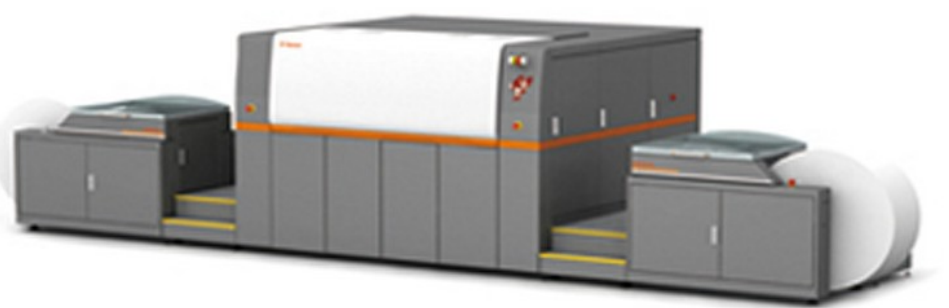

Technical Highlight

Taichi Tower ©

Water-based inkjet imager plays a water game of printing, while the dryer has to play the fire game to dry the water-based prints. The two facts are the key technologies presenting inkjet press alive, but they are also building the main competition damaging the production -- the fire hot dryer is burning & blocking the jet nozzles. The innovative Taichi Tower© maintains excellent playground to both of the water and the fire, while benefiting each other.

Direct Stream ©

Duplex printing usually demands traditional turn-bar unit turning paper from one side to the other, at the mean time it trembles the paper transportation, which requires more complex and expensive stabilizing system and tension adjustment. Founder Direct Stream© drives both sides in a smarter, simple but more stable way.

PaSharp V5.5 is now open for order

PaSharp V5.5 has been officially released and is now open for order. The new version of PaSharp support Adobe Illustrator CS6.

Contact us:

Beijing Founder Electronics Co., Ltd.

International Business Division

Founder Building, No.9, 5th Street, Shangdi Information Industry Base, Haidian District, Beijing 100085, China
Fax: +86 10 6298 1440
Website: <http://www.founder.com.cn/en>

General Manager:

Mr. Wang, Yuelin
Email: wangyuelin@founder.com.cn
Tel: +86 10 82531616

America/Europe:

Mr. Dong, Zaidong (Sales Director)
Email: dong_zaidong@founder.com.cn
Tel: +1 250 9606136
Skype: founder.ibd

Japan:

Mr. Watanabe, Atsuo (Sales Manager)
Email: watanabe@founder.co.jp
Tel: +81 3 5746 2652

Korea:

Mr. Cho, Wanjun (Sales Manager)
Email: wjcho@founder.com.cn
Tel: +82 10 3186 2520

Southeast Asia:

Mr. Zhou, Xinfeng (Sales Manager)
Email: zhouxf@founder.com.cn
Tel: +86 10 8253 1201

Technical Support: GASupport@founder.com.cn

Sales Support: GASales@founder.com.cn